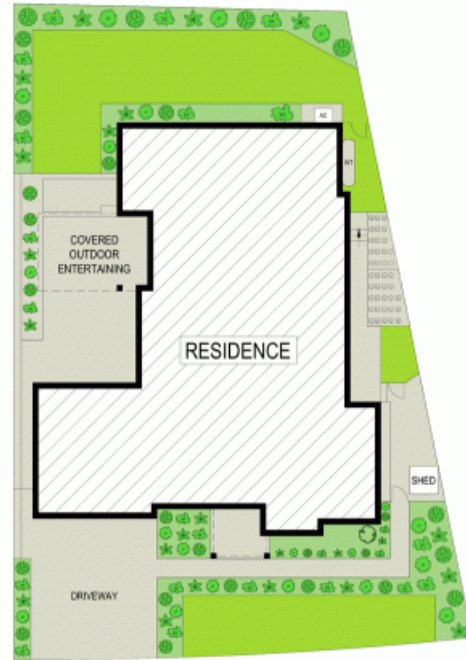

McGrath

268 Mount Annan Drive, Mount Annan, NSW