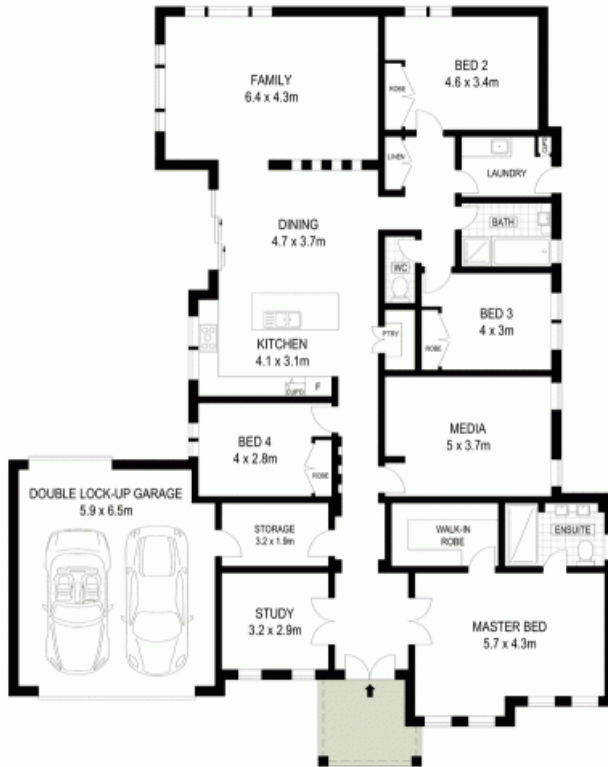

McGrath

268 Mount Annan Drive, Mount Annan, NSW