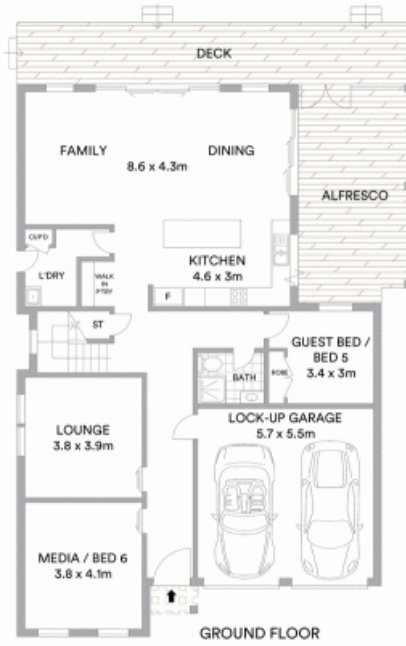

### Large family home in sought after estate

- Large family home, perfect to accommodate extended family
- Multiple living spaces
- Ducted air and alarm
- 5th bedroom downstairs with full bathroom
- Pool, gym and tennis court access included in rent
- Quality home in sought after estate

For more details please visit

<https://staging.gyproperty.com.au/5571450>

**Danielle Reynolds**

0402 386 410

Land area 625sqm

McGrath

Scale in metres. Indicative only. All information contained herein is obtained from sources we believe to be accurate. We cannot guarantee its accuracy. Interested persons should make and rely on their own enquiries