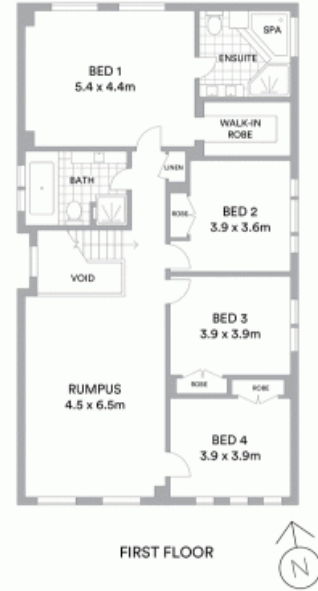

### Large family home in sought after estate

- Large family home, perfect to accommodate extended family
- Multiple living spaces
- Ducted air and alarm
- 5th bedroom downstairs with full bathroom
- Pool, gym and tennis court access included in rent
- Quality home in sought after estate

For more details please visit

<https://staging.gyproperty.com.au/5571450>

**Danielle Reynolds**

0402 386 410

Land area 625sqm

McGrath

Scale in metres. Indicative only. All information contained herein is obtained from sources we believe to be accurate. We cannot guarantee its accuracy. Interested persons should make and rely on their own enquiries