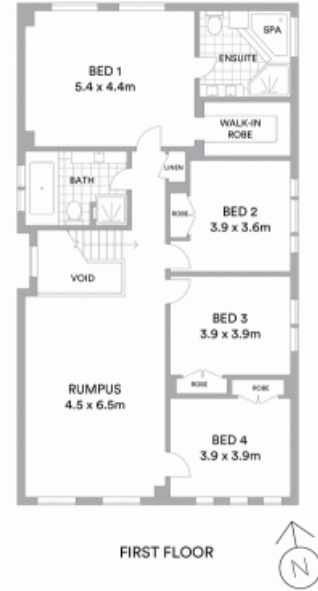

4 Elmwood Way WILTON, NSW

Large family home in sought after estate

- Large family home, perfect to accommodate extended family
- Multiple living spaces
- Ducted air and alarm
- 5th bedroom downstairs with full bathroom
- Pool, gym and tennis court access included in rent
- Quality home in sought after estate

For more details please visit

<https://staging.gyproperty.com.au/5571450>

Danielle Reynolds

0402 386 410

Land area 625sqm

McGrath

Scale in metres. Indicative only. All information contained herein is obtained from sources we believe to be accurate. We cannot guarantee its accuracy. Interested persons should make and rely on their own enquiries