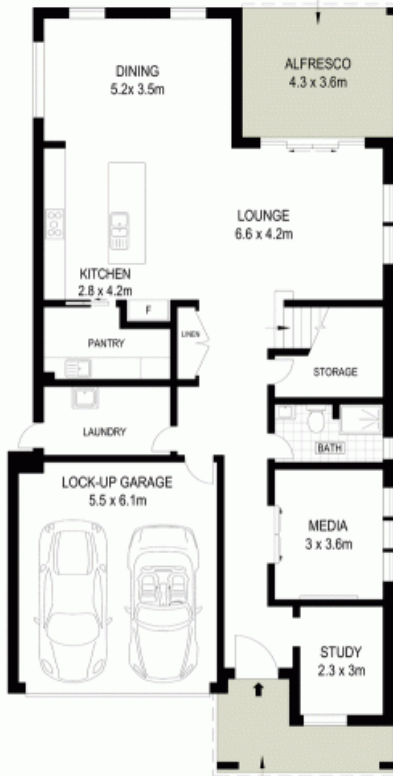

- Large master bedroom with walk-in robe and classy ensuite
- Mirrored built-in robes to the remaining generous bedrooms
- Kitchen with stone benchtops with waterfall edges, butlers pantry
- Stainless 900mm cooktop, oven, dishwasher and tiled splashback
- Soft closing draws and doors in the kitchen and bathrooms
- Floor to ceiling tiles all three bathrooms, double sinks in the main
- Ducted air conditioning, video intercom, ample storage throughout
- Downlights down stairs with 2.7m high ceilings, gas bayonet
- Double remote garage with internal access, large alfresco
- Close to shops, schools, public transport and local attractions

For more details please visit  
<https://staging.gyproperty.com.au/5577325>

Gilbert + Younan Sales

LOWER LEVEL

UPPER LEVEL

**McGrath**

Scale in metres. Indicative only. Dimensions are approximate. All information contained herein is gathered from sources we believe to be reliable. However we cannot guarantee its accuracy and interested persons should rely on their own enquiries