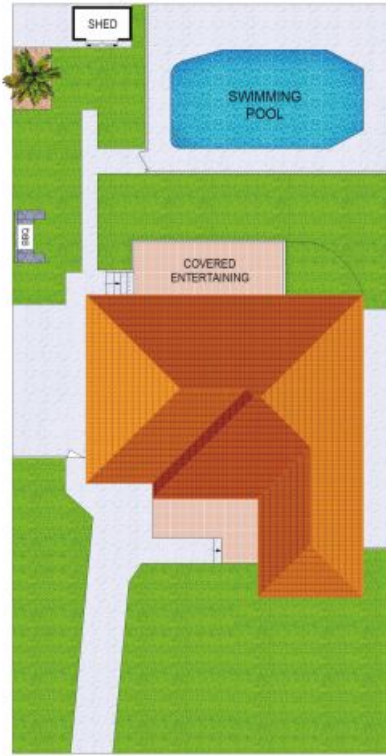

Allina Burke
0401 878 854

0 1 2 3 4 5
SCALE (METRES)

Scale in metres. Indicative only. All information contained herein is obtained from sources we believe to be accurate. We cannot guarantee its accuracy. Interested persons should make and rely on their own enquiries.

6 Kanangra Crescent, Ruse

6 Kanangra Crescent, Ruse, NSW